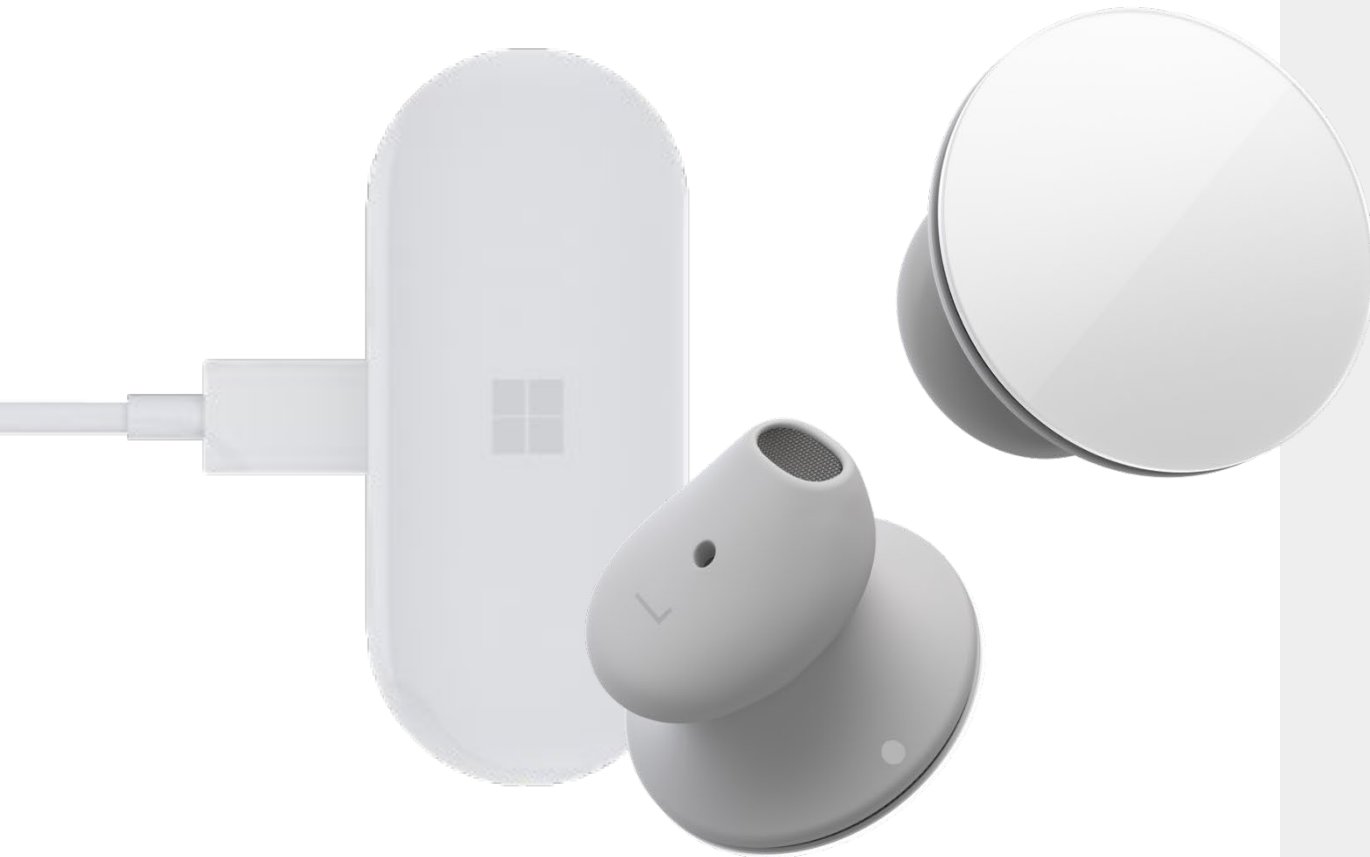

# Surface Earbuds

Never miss a beat

## Pitch

Stay on top of your day with Surface Earbuds.

Featuring an ultra-comfortable design, intuitive touch, and voice controls, immersive sound, and all-day battery,<sup>1</sup> so you'll never miss a beat.

Innovative design with four anchor points so each earbud sits securely in your ear. Find your perfect size with three sets of interchangeable silicone ear tips.

Responsive touch surface enables intuitive gestures like tap, touch, and swipe. Skip a music track, adjust the volume, make a call, or get assistance.